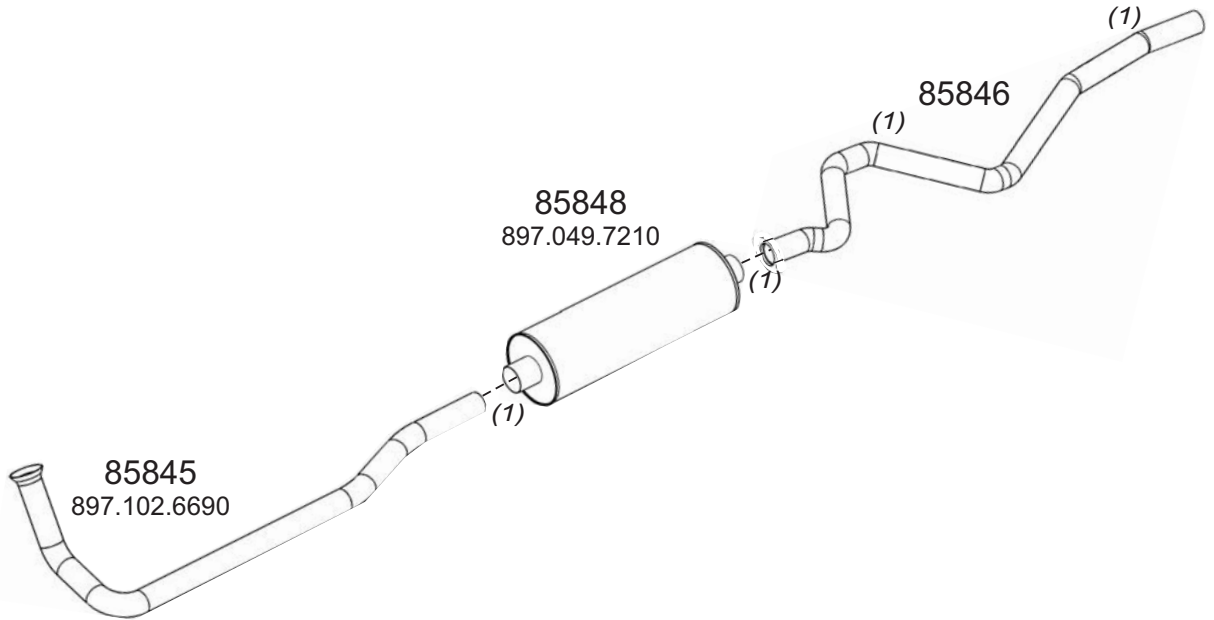

Type / Model ISUZU NKR ESKİ MODEL 2,8

Type / Model ISUZU NKR 55-59

Truck makers part numbers are quoted for reference only.