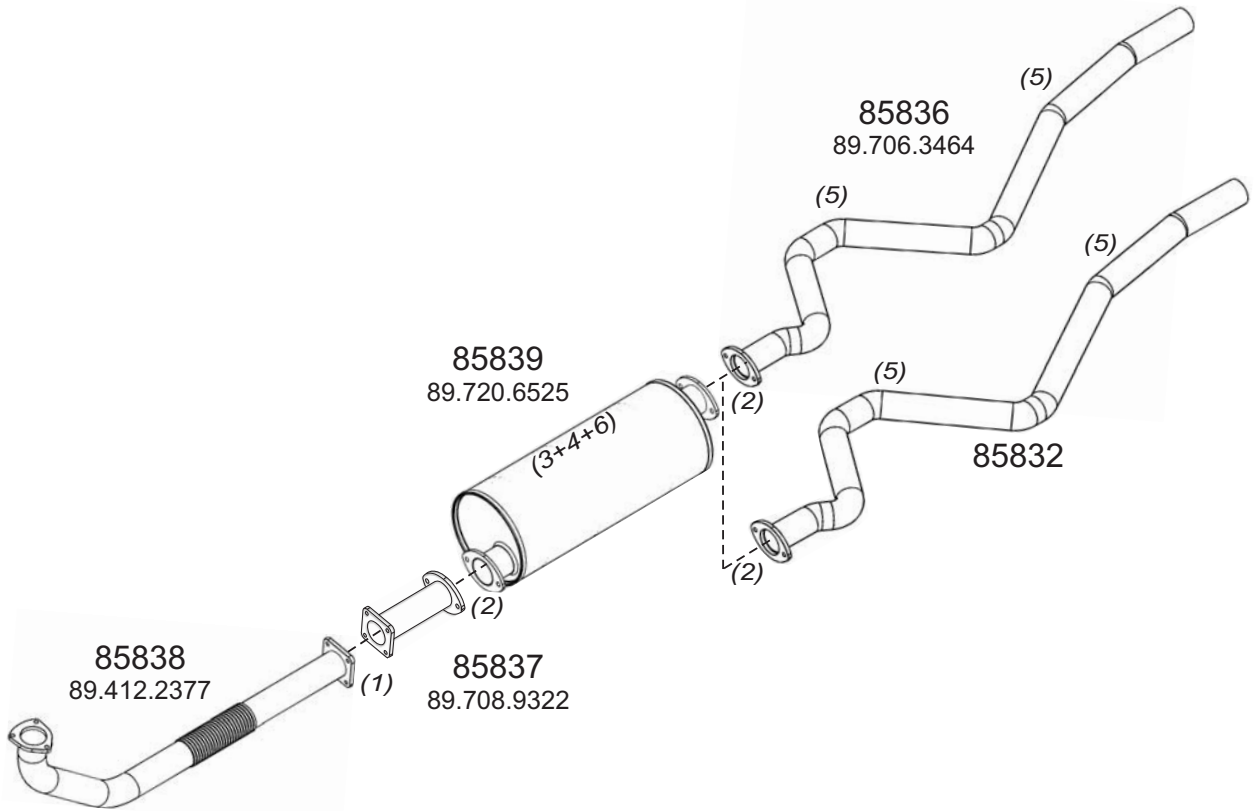

**ISUZU**

Type / Model ISUZU NPR SUSTURUCU

Type / Model ISUZU NPR 66 (ŞAMPİYON) SUSTURUCU

Truck makers part numbers are quoted for reference only.

Type / Model ISUZU 3.5 TON 55 4JB1 (RLF) 06.99

Type / Model ISUZU 3.5 TON 69 4JG2 (RJC) EURO1 12.93

Truck makers part numbers are quoted for reference only.

Type / Model ISUZU 3.5 TON 69 4JG2 (RJC) EURO2 12.93

Type / Model ISUZU 6.5 TON 65 4BD2 (RLW) 12.93

Truck makers part numbers are quoted for referance only.

(1)	(2)	(3)	(4)	(5)
61596 89.703.7694	61599 89.432.8352	11049 89.701.0307	61593 89.707.6020	66594 89.445.7278

Type / Model ISUZU 3.5 TON 69 4JG2 (RJC) EURO2 12.93

Truck makers part numbers are quoted for referance only.