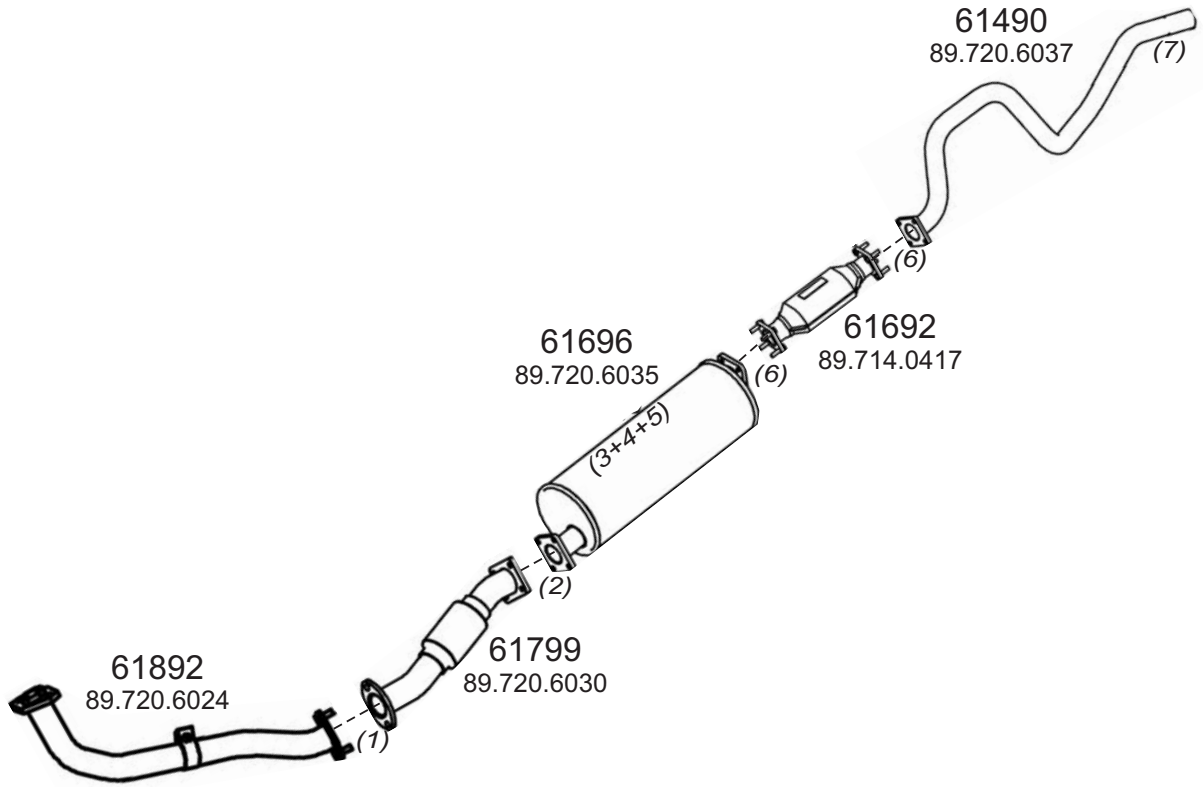

**ISUZU**

Type / Model ISUZU NPR SUSTURUCU

Type / Model ISUZU NPR 66 (ŞAMPİYON) SUSTURUCU

Truck makers part numbers are quoted for reference only.

Type / Model ISUZU 3.5 TON 55 4JB1 (RLF) 06.99

Type / Model ISUZU 3.5 TON 69 4JG2 (RJC) EURO1 12.93

Truck makers part numbers are quoted for reference only.

Type / Model ISUZU 3.5 TON 69 4JG2 (RJC) EURO2 12.93

Type / Model ISUZU 6.5 TON 65 4BD2 (RLW) 12.93

Truck makers part numbers are quoted for referance only.

(1)	(2)	(3)	(4)	(5)
61596 89.703.7694	61599 89.432.8352	11049 89.701.0307	61593 89.707.6020	66594 89.445.7278

Type / Model ISUZU 3.5 TON 69 4JG2 (RJC) EURO2 12.93

Truck makers part numbers are quoted for referance only.