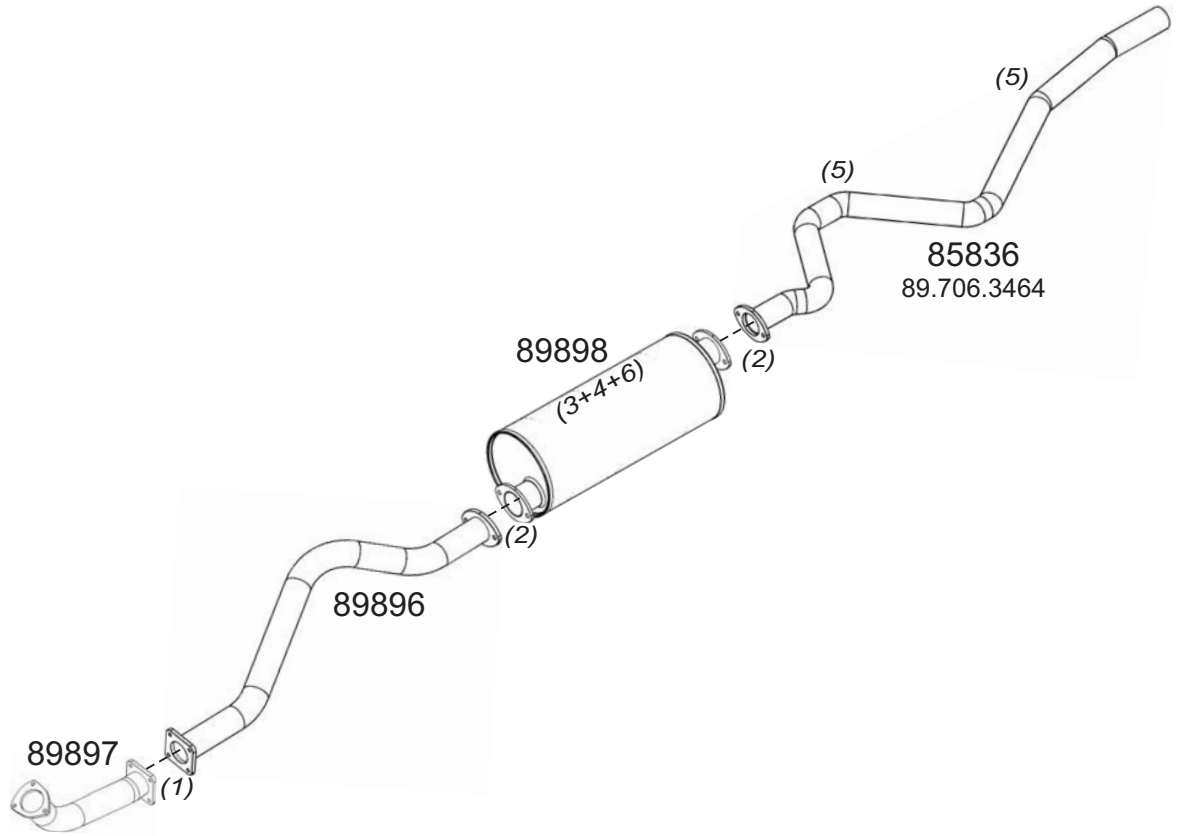

**ISUZU**

Type / Model ISUZU NPR SUSTURUCU

Type / Model ISUZU NPR 66 (ŞAMPİYON) SUSTURUCU

Truck makers part numbers are quoted for reference only.

Type / Model ISUZU 3.5 TON 55 4JB1 (RLF) 06.99

Type / Model ISUZU 3.5 TON 69 4JG2 (RJC) EURO1 12.93

Truck makers part numbers are quoted for reference only.

Type / Model ISUZU 3.5 TON 69 4JG2 (RJC) EURO2 12.93

Type / Model ISUZU 6.5 TON 65 4BD2 (RLW) 12.93

Truck makers part numbers are quoted for referance only.

(1)	(2)	(3)	(4)	(5)
61596 89.703.7694	61599 89.432.8352	11049 89.701.0307	61593 89.707.6020	66594 89.445.7278

Type / Model ISUZU 3.5 TON 69 4JG2 (RJC) EURO2 12.93

Truck makers part numbers are quoted for referance only.