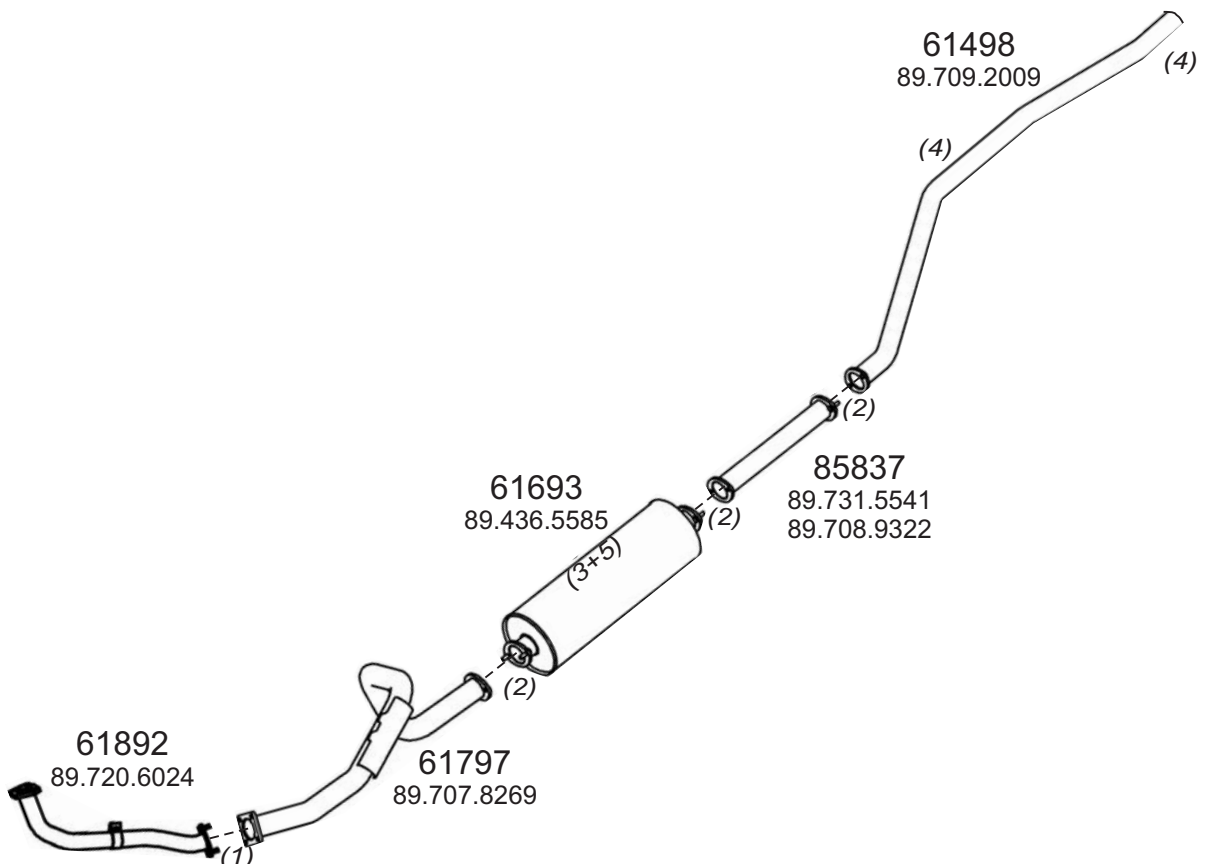

**ISUZU**

Type / Model ISUZU NPR SUSTURUCU

Type / Model ISUZU NPR 66 (ŞAMPİYON) SUSTURUCU

Truck makers part numbers are quoted for reference only.

Type / Model ISUZU 3.5 TON 55 4JB1 (RLF) 06.99

Type / Model ISUZU 3.5 TON 69 4JG2 (RJC) EURO1 12.93

Truck makers part numbers are quoted for reference only.

Type / Model ISUZU 3.5 TON 69 4JG2 (RJC) EURO2 12.93

Type / Model ISUZU 6.5 TON 65 4BD2 (RLW) 12.93

Truck makers part numbers are quoted for referance only.

(1)	(2)	(3)	(4)	(5)
61596 89.703.7694	61599 89.432.8352	11049 89.701.0307	61593 89.707.6020	66594 89.445.7278

Type / Model ISUZU 3.5 TON 69 4JG2 (RJC) EURO2 12.93

Truck makers part numbers are quoted for referance only.