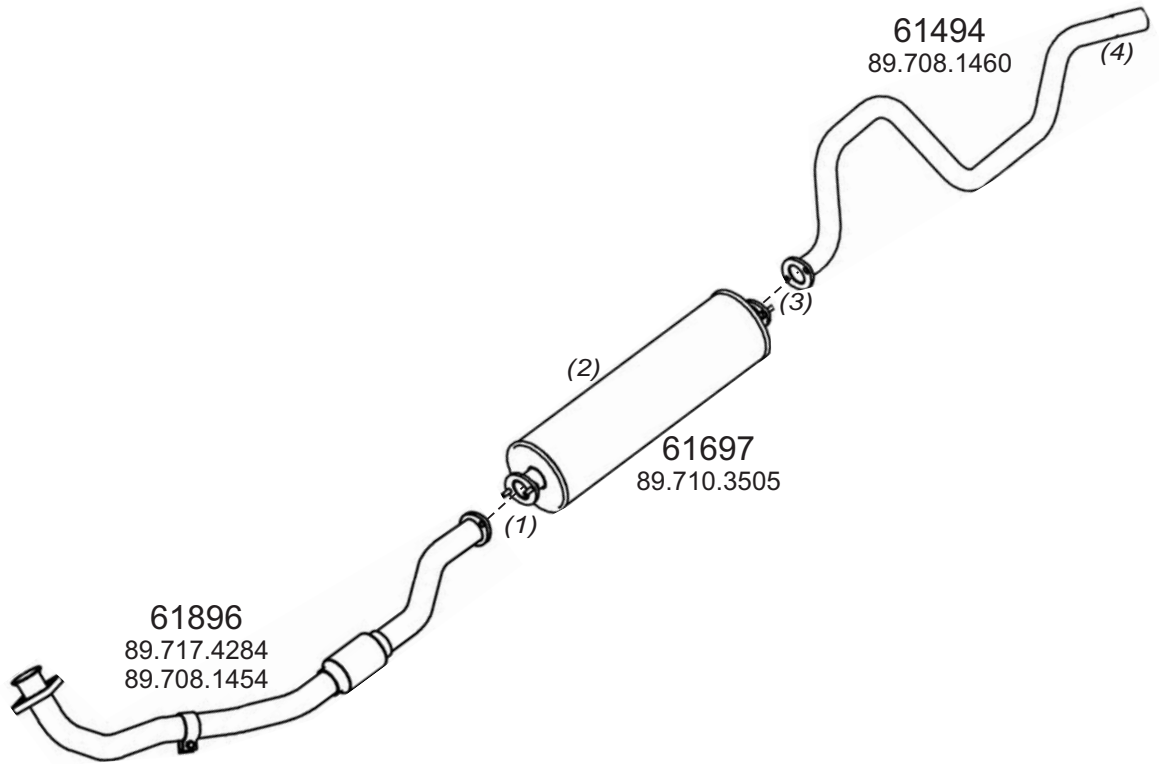

**ISUZU**

Type / Model ISUZU NPR SUSTURUCU

Type / Model ISUZU NPR 66 (ŞAMPİYON) SUSTURUCU

Truck makers part numbers are quoted for reference only.

Type / Model ISUZU 3.5 TON 55 4JB1 (RLF) 06.99

Type / Model ISUZU 3.5 TON 69 4JG2 (RJC) EURO1 12.93

Truck makers part numbers are quoted for reference only.

Type / Model ISUZU 3.5 TON 69 4JG2 (RJC) EURO2 12.93

Type / Model ISUZU 6.5 TON 65 4BD2 (RLW) 12.93

Truck makers part numbers are quoted for referance only.

(1)	(2)	(3)	(4)	(5)
61596 89.703.7694	61599 89.432.8352	11049 89.701.0307	61593 89.707.6020	66594 89.445.7278

Type / Model ISUZU 3.5 TON 69 4JG2 (RJC) EURO2 12.93

Truck makers part numbers are quoted for referance only.