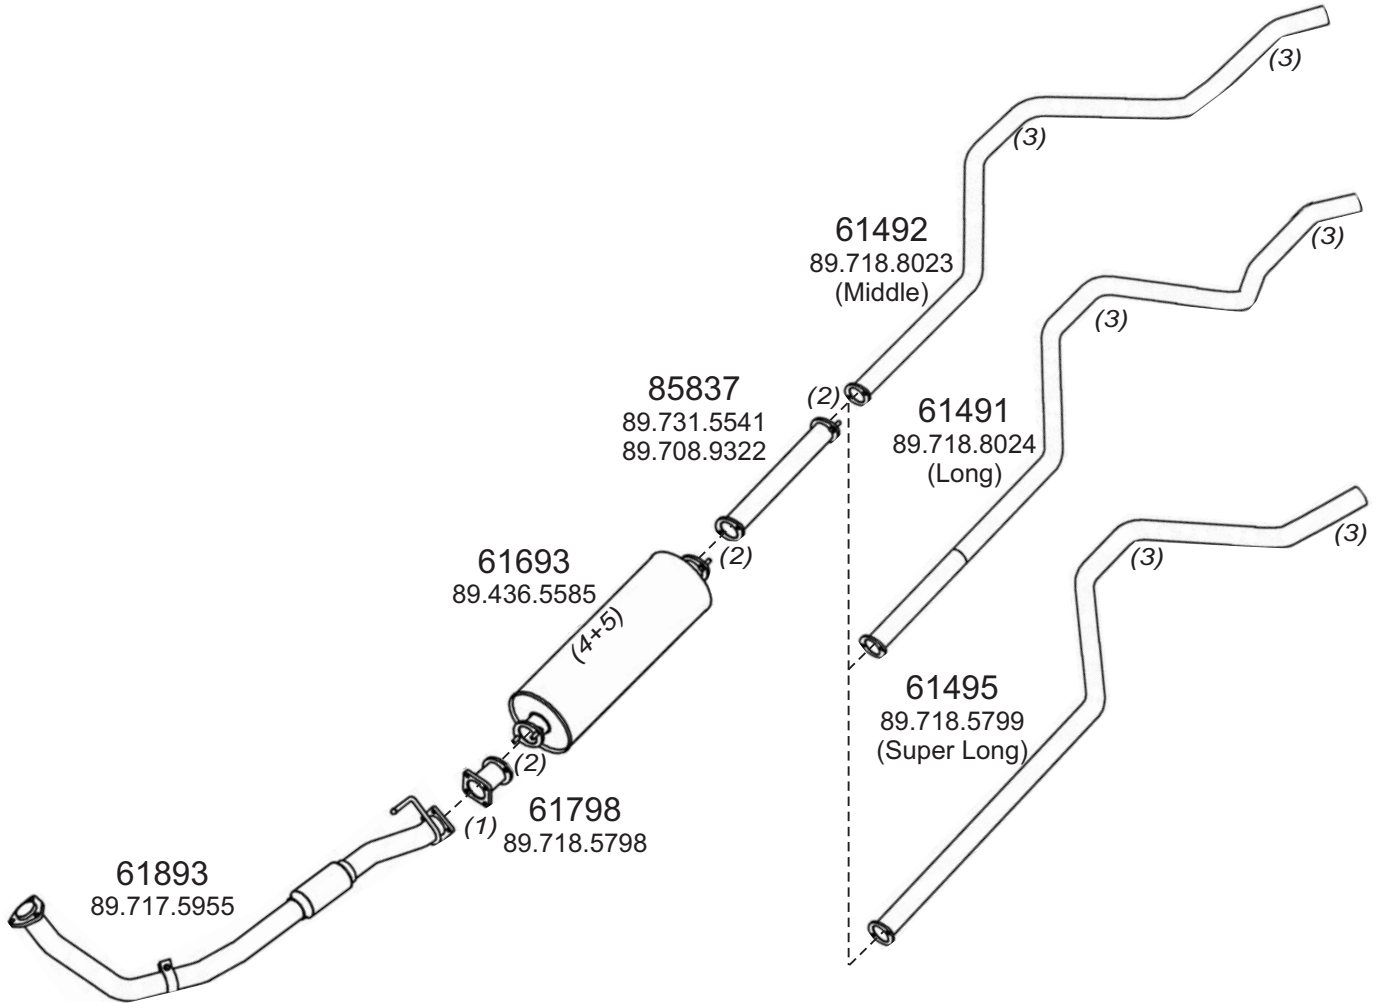

Truck makers part numbers are quoted for reference only.

Type / Model ISUZU 3.5 TON 69 4JG2 (RJC) EURO2 12.93

Type / Model ISUZU 6.5 TON 65 4BD2 (RLW) 12.93

Truck makers part numbers are quoted for referance only.

(1)	(2)	(3)	(4)	(5)
61596 89.703.7694	61599 89.432.8352	11049 89.701.0307	61593 89.707.6020	66594 89.445.7278

Type / Model ISUZU 3.5 TON 69 4JG2 (RJC) EURO2 12.93

Truck makers part numbers are quoted for referance only.