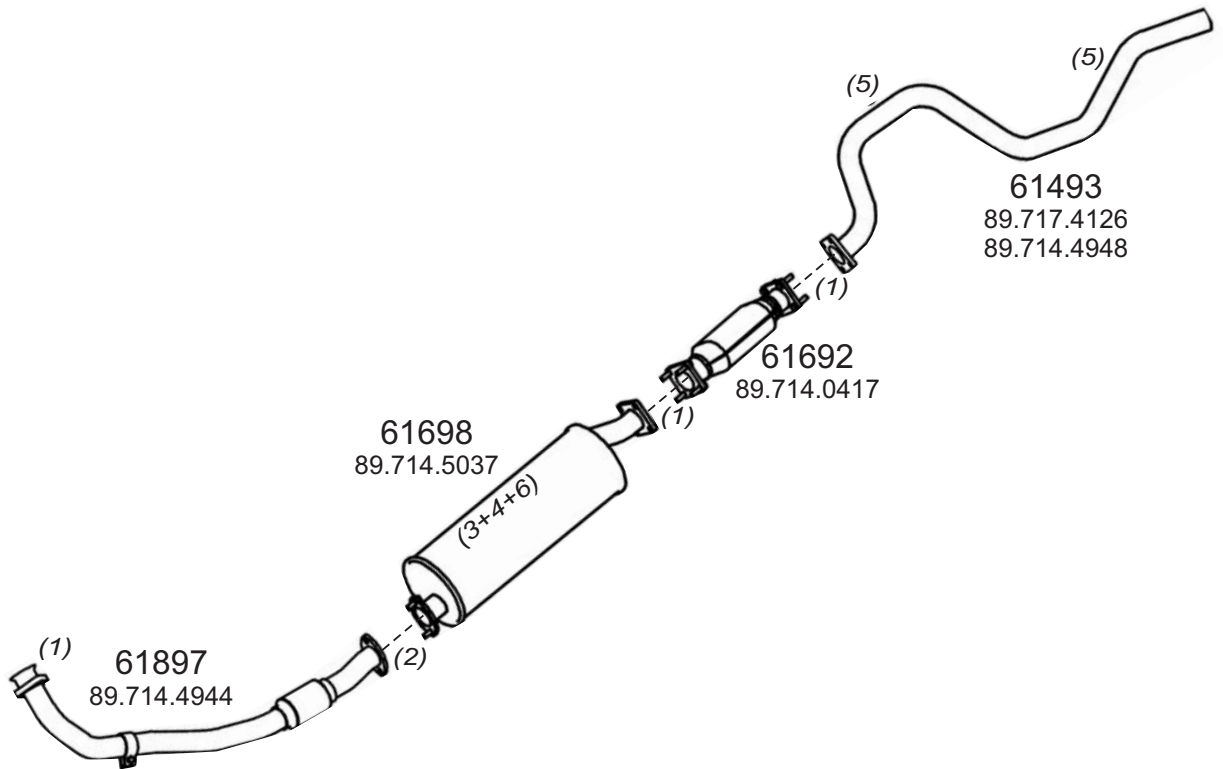

**ISUZU**

Type / Model ISUZU NPR SUSTURUCU

Type / Model ISUZU NPR 66 (ŞAMPİYON) SUSTURUCU

Truck makers part numbers are quoted for reference only.

Type / Model ISUZU 3.5 TON 55 4JB1 (RLF) 06.99

Type / Model ISUZU 3.5 TON 69 4JG2 (RJC) EURO1 12.93

Truck makers part numbers are quoted for reference only.

Type / Model ISUZU 3.5 TON 69 4JG2 (RJC) EURO2 12.93

Type / Model ISUZU 6.5 TON 65 4BD2 (RLW) 12.93

Truck makers part numbers are quoted for referance only.

(1)	(2)	(3)	(4)	(5)
61596 89.703.7694	61599 89.432.8352	11049 89.701.0307	61593 89.707.6020	66594 89.445.7278

Type / Model ISUZU 3.5 TON 69 4JG2 (RJC) EURO2 12.93

Truck makers part numbers are quoted for referance only.