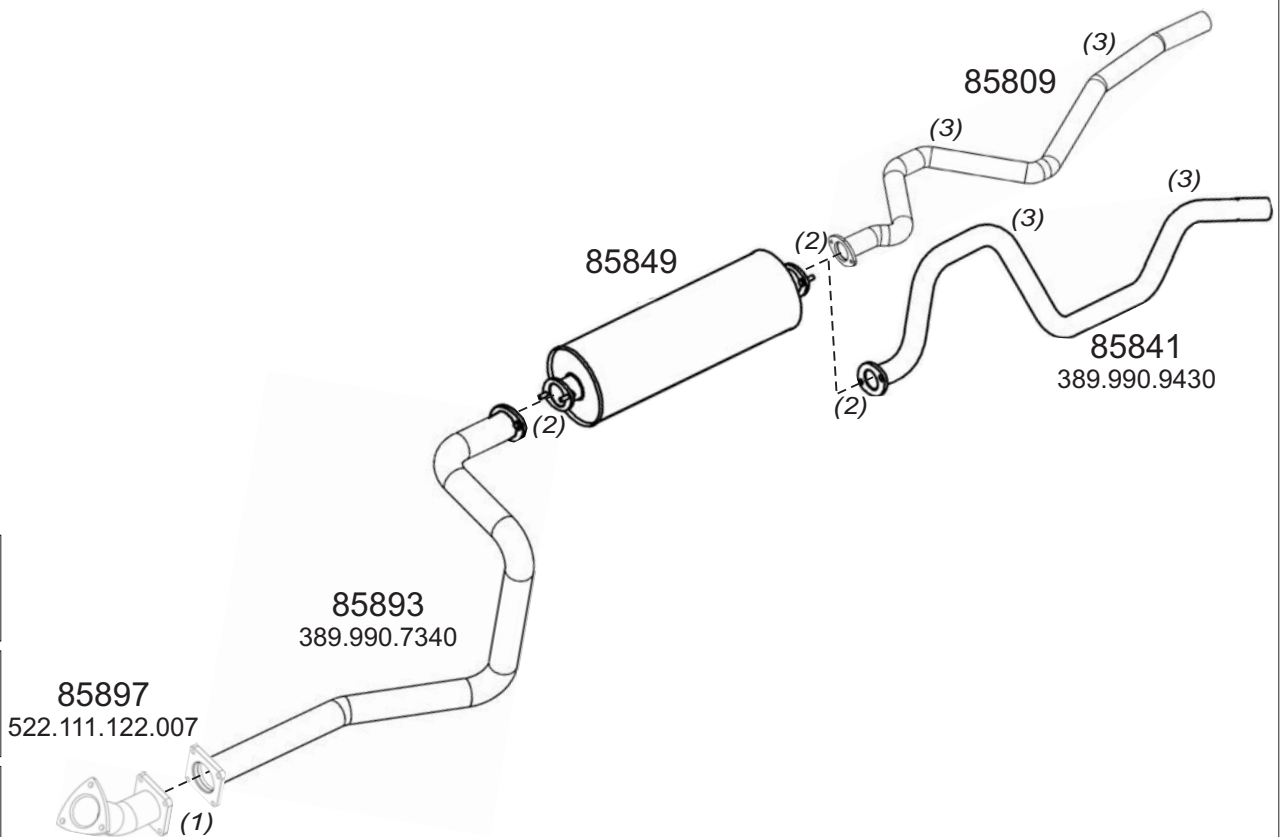

Type / Model ISUZU NKR ESKİ MODEL 2,8