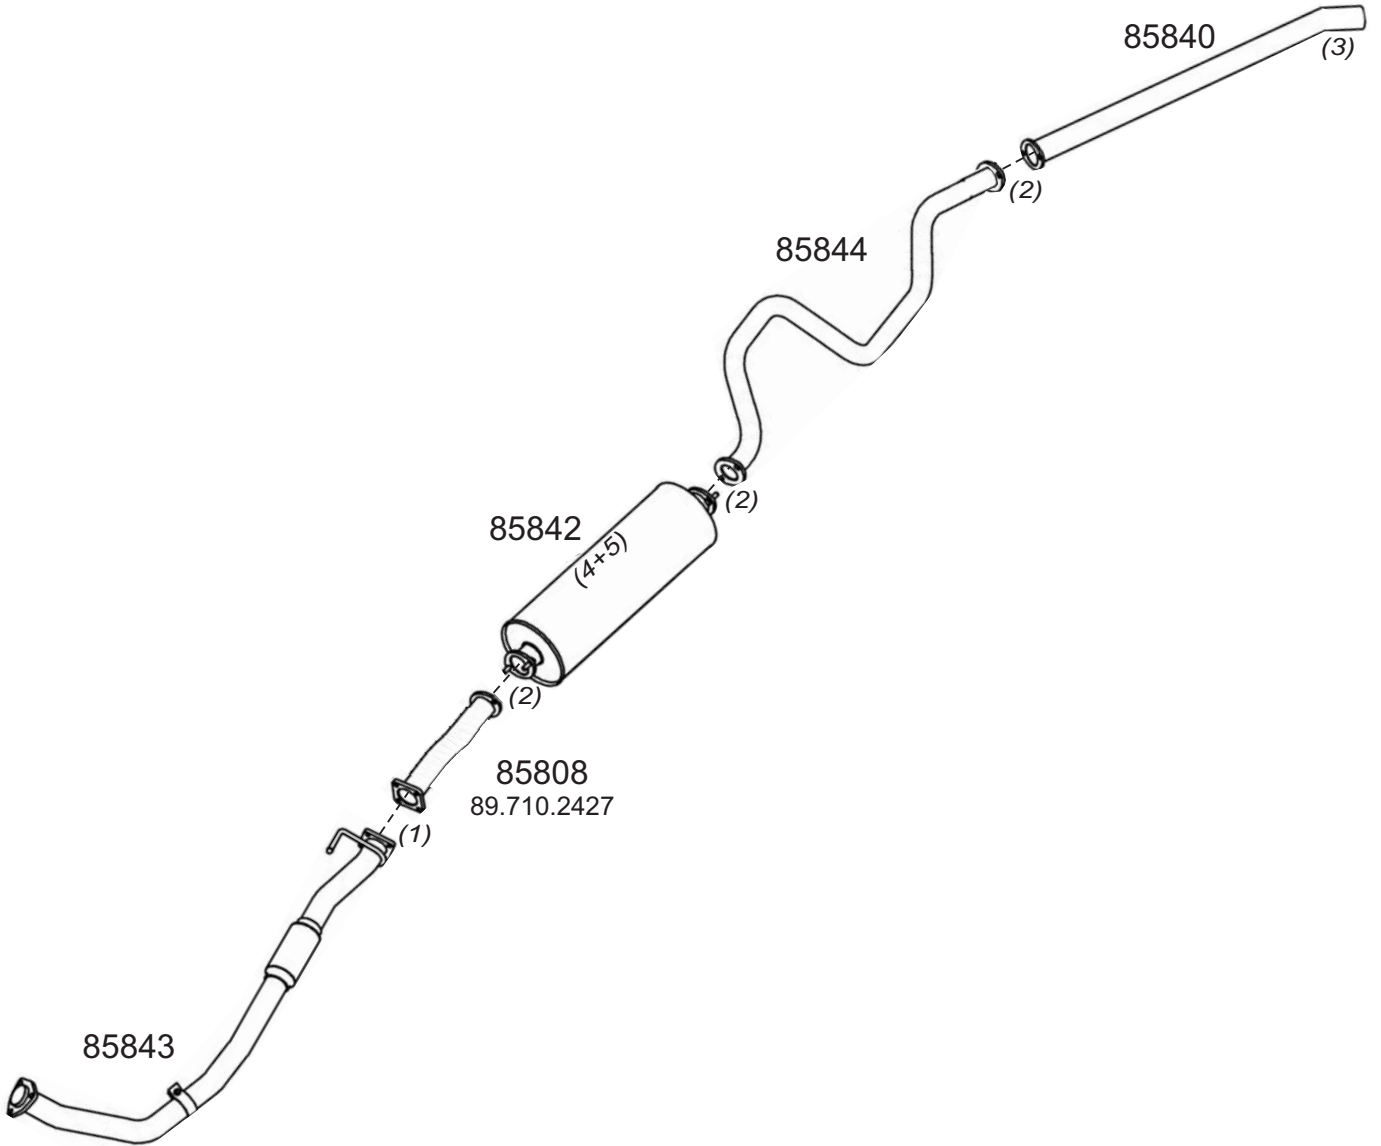

Truck makers part numbers are quoted for reference only.

Type / Model ISUZU 3.5 TON 69 4JG2 (RJC) EURO2 12.93

Type / Model ISUZU 6.5 TON 65 4BD2 (RLW) 12.93

Truck makers part numbers are quoted for referance only.

(1)	(2)	(3)	(4)	(5)
61596 89.703.7694	61599 89.432.8352	11049 89.701.0307	61593 89.707.6020	66594 89.445.7278

Type / Model ISUZU 3.5 TON 69 4JG2 (RJC) EURO2 12.93

Truck makers part numbers are quoted for referance only.