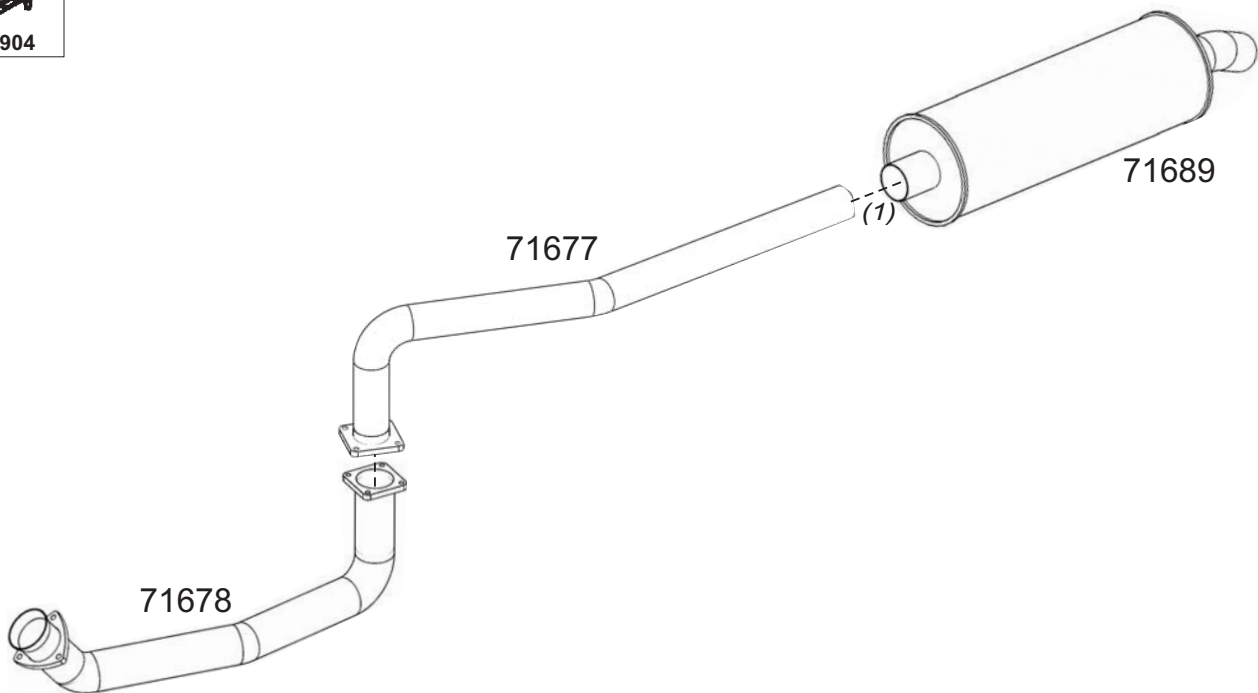

FORD

Type / Model FORD 1200 DOVER

Type / Model FORD CARGO 1814 - 2014 - 2114

Truck makers part numbers are quoted for referance only.

19904

Type / Model FORD CARGO 2517

19904

Type / Model FORD CARGO 2520 TURBO INTERCOOL

Truck makers part numbers are quoted for referance only.

Type / Model FORD CARGO 2114 EURO-1

Type / Model FORD CARGO 2520 EURO-1

Truck makers part numbers are quoted for referance only.

Type / Model FORD CARGO 2527 EURO-1

Type / Model FORD CARGO 3230 EURO-2

Type / Model FORD CARGO 2527-2530 DAMPER EURO-2

Truck makers part numbers are quoted for reference only.

Type / Model FORD CARGO 1830 ÇEKİCİ EURO-3

Type / Model FORD CARGO 2527-2530 EURO-3