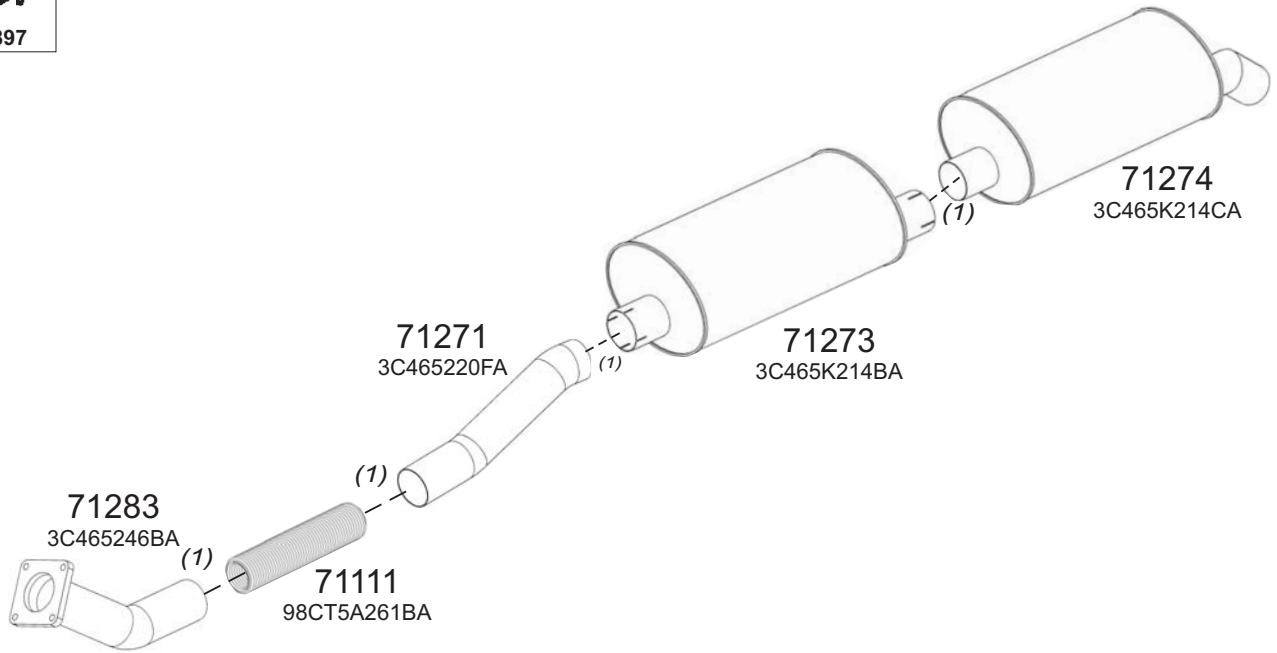

FORD

Type / Model FORD 1200 DOVER

Type / Model FORD CARGO 1814 - 2014 - 2114

Truck makers part numbers are quoted for referance only.

19904

Type / Model FORD CARGO 2517

19904

Type / Model FORD CARGO 2520 TURBO INTERCOOL

Type / Model FORD CARGO 3230 EURO-2

Type / Model FORD CARGO 2527-2530 DAMPER EURO-2

Truck makers part numbers are quoted for reference only.

Type / Model FORD CARGO 1830 ÇEKİCİ EURO-3

Type / Model FORD CARGO 2527-2530 EURO-3

Truck makers part numbers are quoted for reference only.

Type / Model FORD CARGO 3230 LONG CHASSIS EURO-3

Type / Model FORD CARGO EURO-4

Truck makers part numbers are quoted for reference only.

Hobi No	Org. No	Page Numbers
19897		10/03, 10/04, 10/05, 10/06, 10/07, 10/08
19904		10/02
19949		10/01
71111	98CT5A261BA	10/03, 10/04, 10/06, 10/06, 10/07, 10/08
71211	1C445220AB	10/04
71269	7C465K214AA	10/08
71270	3C465220EA	10/08
71271	3C465220FA	10/07
71272	YCT5K214CA	10/06
71273	3C465K214BA	10/07, 10/08
71274	3C465K214CA	10/07, 10/08
71275	3C465220GA	10/07
71275	3C465220HA	10/07
71276	2C465K214AA	10/03
71277	2C465246AA	10/03
71278	2C465K259BA	10/03
71279	2C465K259AA	10/03
71282	3C465220DA	10/06
71283	3C465246BA	10/05, 10/06, 10/07, 10/08
71288	3C465220BA	10/05
71289	3C465220AA	10/06
71290	1C445246AA	10/04, 10/05
71293	1C445248AA	10/04, 10/05
71294	1C445220BA	10/04
71295	YCT5220BA	10/05
71298	YCT5K214AC	10/04, 10/05, 10/06
71677		10/02
71678		10/02, 10/03
71687		10/02
71688		10/02
71689		10/02
71697		10/01
71698		10/01
71699		10/01
71992		10/01
71996		10/01
71997		10/01
71998		10/01