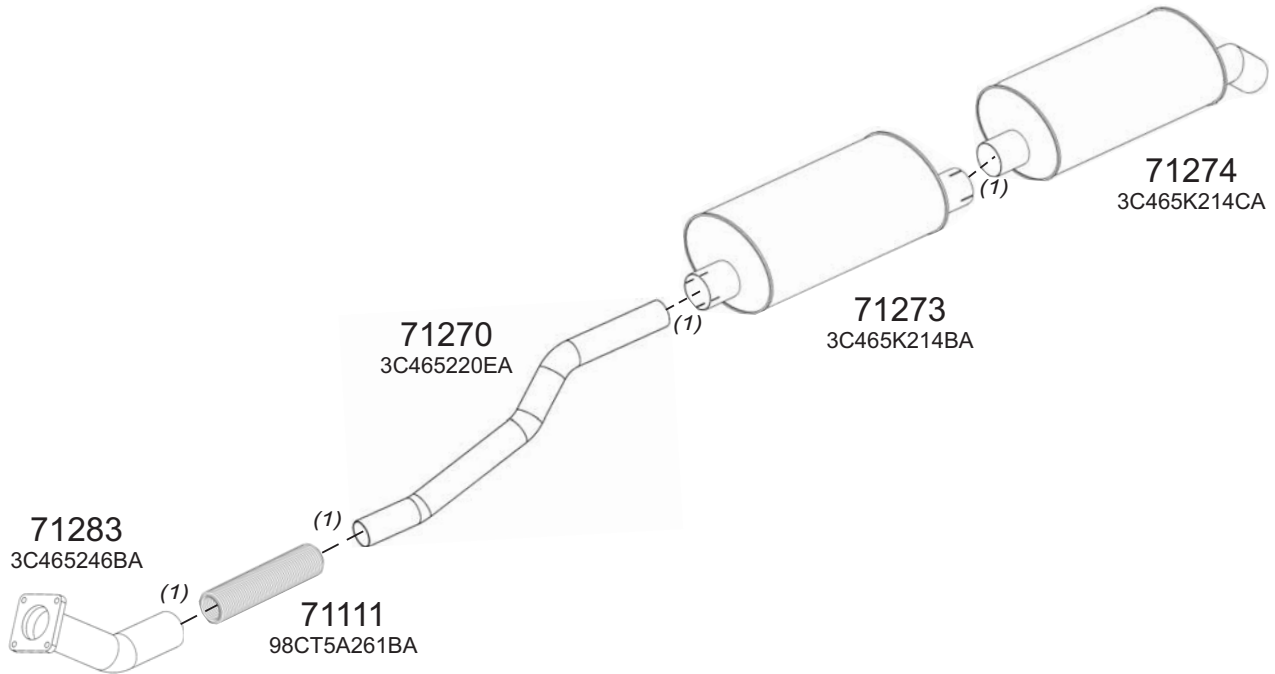

Truck makers part numbers are quoted for reference only.

Type / Model FORD CARGO 3230 LONG CHASSIS EURO-3

Type / Model FORD CARGO EURO-4

Truck makers part numbers are quoted for reference only.

Hobi No	Org. No	Page Numbers
19897		10/03, 10/04, 10/05, 10/06, 10/07, 10/08
19904		10/02
19949		10/01
71111	98CT5A261BA	10/03, 10/04, 10/06, 10/06, 10/07, 10/08
71211	1C445220AB	10/04
71269	7C465K214AA	10/08
71270	3C465220EA	10/08
71271	3C465220FA	10/07
71272	YCT5K214CA	10/06
71273	3C465K214BA	10/07, 10/08
71274	3C465K214CA	10/07, 10/08
71275	3C465220GA	10/07
71275	3C465220HA	10/07
71276	2C465K214AA	10/03
71277	2C465246AA	10/03
71278	2C465K259BA	10/03
71279	2C465K259AA	10/03
71282	3C465220DA	10/06
71283	3C465246BA	10/05, 10/06, 10/07, 10/08
71288	3C465220BA	10/05
71289	3C465220AA	10/06
71290	1C445246AA	10/04, 10/05
71293	1C445248AA	10/04, 10/05
71294	1C445220BA	10/04
71295	YCT5220BA	10/05
71298	YCT5K214AC	10/04, 10/05, 10/06
71677		10/02
71678		10/02, 10/03
71687		10/02
71688		10/02
71689		10/02
71697		10/01
71698		10/01
71699		10/01
71992		10/01
71996		10/01
71997		10/01
71998		10/01

Org. No	Hobi No	Page Numbers
	19897	10/03, 10/04, 10/05, 10/06, 10/07, 10/08
	19904	10/02
	19949	10/01
	71677	10/02
	71678	10/02, 10/03
	71687	10/02
	71688	10/02
	71689	10/02
	71697	10/01
	71698	10/01
	71699	10/01
	71992	10/01
	71996	10/01
	71997	10/01
	71998	10/01
1C445220AB	71211	10/04
1C445220BA	71294	10/04
1C445246AA	71290	10/04, 10/05
1C445248AA	71293	10/04, 10/05
2C465246AA	71277	10/03
2C465K214AA	71276	10/03
2C465K259AA	71279	10/03
2C465K259BA	71278	10/03
3C465220AA	71289	10/06
3C465220BA	71288	10/05
3C465220DA	71282	10/06
3C465220EA	71270	10/08
3C465220FA	71271	10/07
3C465220GA	71275	10/07
3C465220HA	71275	10/07
3C465246BA	71283	10/05, 10/06, 10/07, 10/08
3C465K214BA	71273	10/07, 10/08
3C465K214CA	71274	10/07, 10/08
7C465K214AA	71269	10/08
98CT5A261BA	71111	10/03, 10/04, 10/06, 10/06, 10/07, 10/08
YCT5220BA	71295	10/05
YCT5K214AC	71298	10/04, 10/05, 10/06
YCT5K214CA	71272	10/06