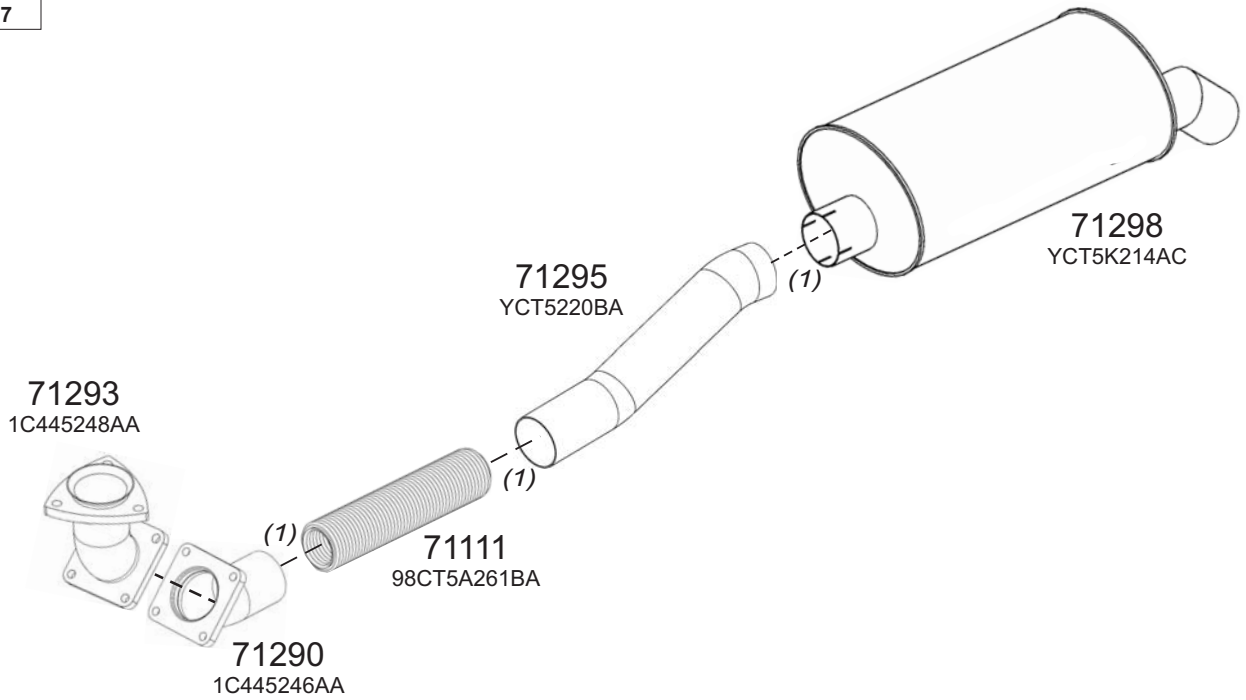

Type / Model FORD CARGO 1827 EURO-1