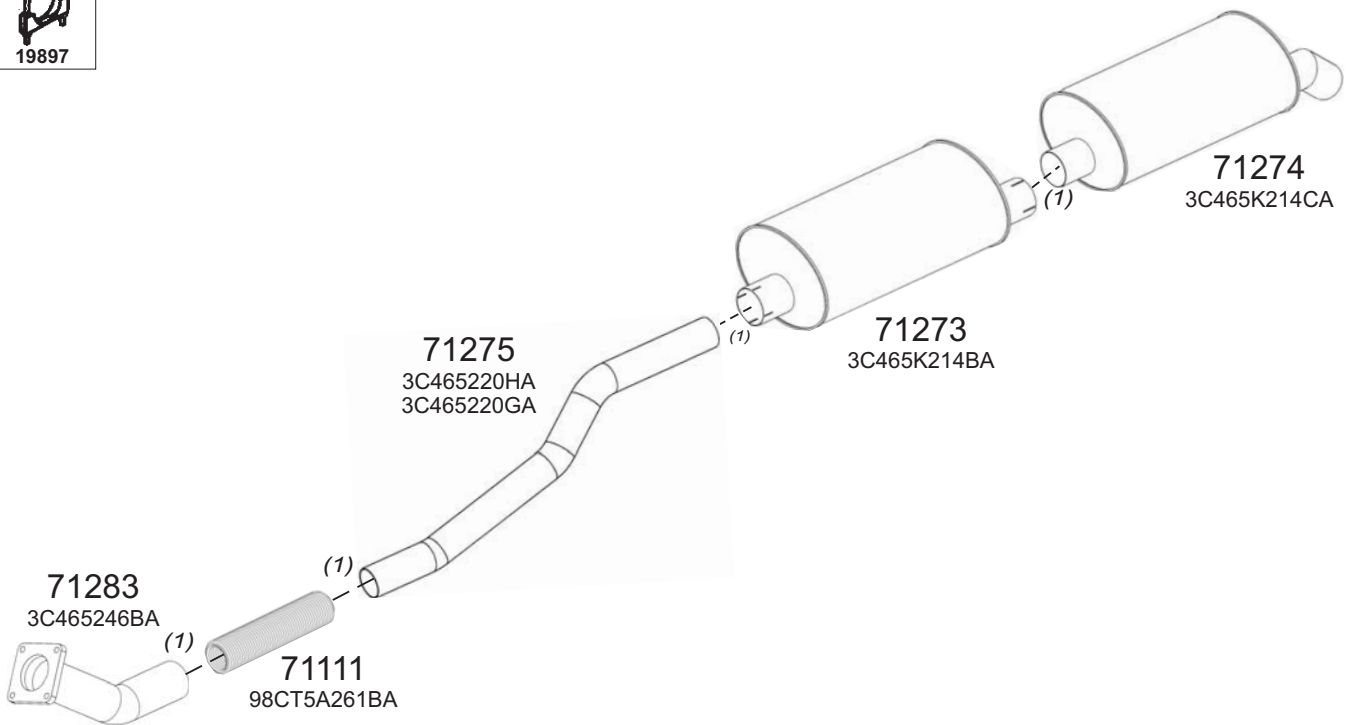

Type / Model FORD CARGO 3230 EURO-2

Type / Model FORD CARGO 2527-2530 DAMPER EURO-2

Truck makers part numbers are quoted for reference only.

Type / Model FORD CARGO 1830 ÇEKİCİ EURO-3

Type / Model FORD CARGO 2527-2530 EURO-3

Truck makers part numbers are quoted for reference only.

Type / Model FORD CARGO 3230 LONG CHASSIS EURO-3

Type / Model FORD CARGO EURO-4

Truck makers part numbers are quoted for reference only.

Hobi No	Org. No	Page Numbers
19897		10/03, 10/04, 10/05, 10/06, 10/07, 10/08
19904		10/02
19949		10/01
71111	98CT5A261BA	10/03, 10/04, 10/06, 10/06, 10/07, 10/08
71211	1C445220AB	10/04
71269	7C465K214AA	10/08
71270	3C465220EA	10/08
71271	3C465220FA	10/07
71272	YCT5K214CA	10/06
71273	3C465K214BA	10/07, 10/08
71274	3C465K214CA	10/07, 10/08
71275	3C465220GA	10/07
71275	3C465220HA	10/07
71276	2C465K214AA	10/03
71277	2C465246AA	10/03
71278	2C465K259BA	10/03
71279	2C465K259AA	10/03
71282	3C465220DA	10/06
71283	3C465246BA	10/05, 10/06, 10/07, 10/08
71288	3C465220BA	10/05
71289	3C465220AA	10/06
71290	1C445246AA	10/04, 10/05
71293	1C445248AA	10/04, 10/05
71294	1C445220BA	10/04
71295	YCT5220BA	10/05
71298	YCT5K214AC	10/04, 10/05, 10/06
71677		10/02
71678		10/02, 10/03
71687		10/02
71688		10/02
71689		10/02
71697		10/01
71698		10/01
71699		10/01
71992		10/01
71996		10/01
71997		10/01
71998		10/01