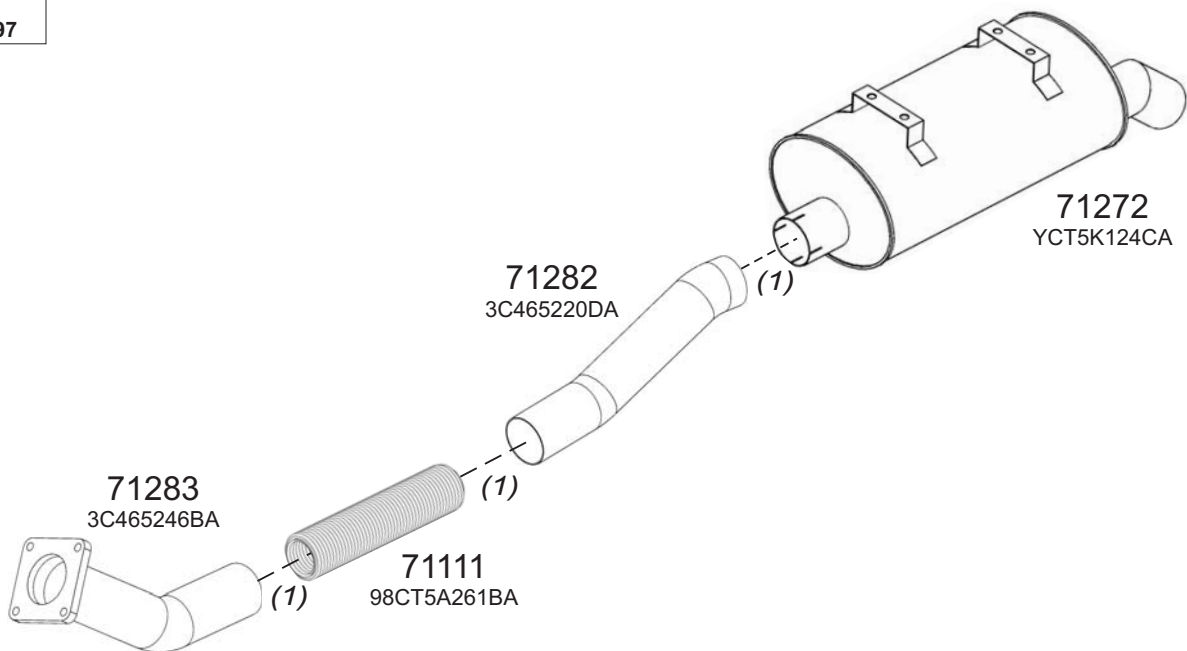

Type / Model FORD CARGO 2527-2530 DAMPER EURO-2

Truck makers part numbers are quoted for reference only.