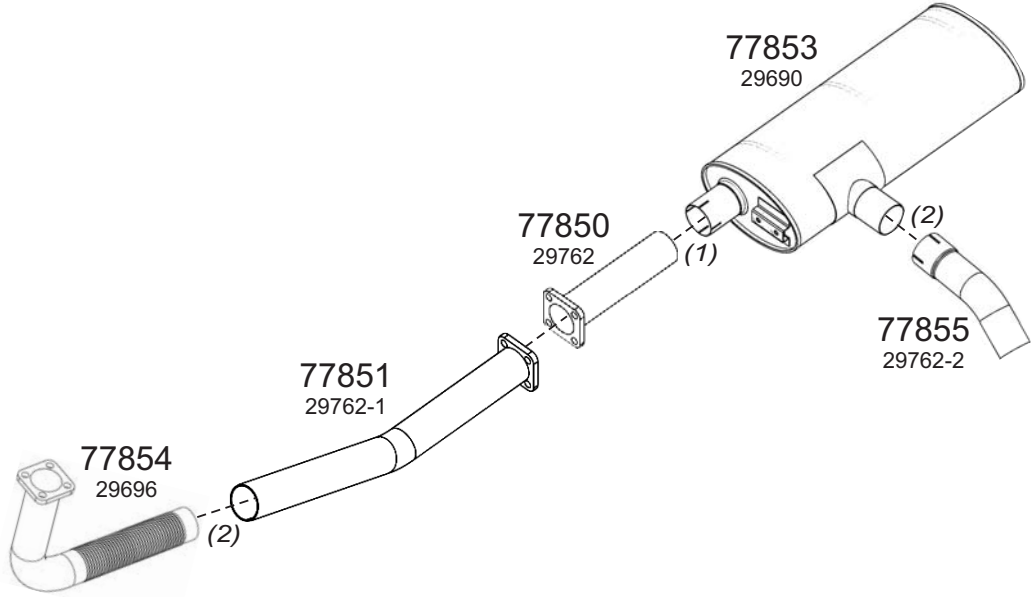

**CHRYSLER**

Type / Model CHRYSLER PD 250 SUPER

Type / Model CHRYSLER AS 950 SUPER

*Truck makers part numbers are quoted for referance only.*

Type / Model CHRYSLER AS 200

Type / Model CHRYSLER AS 600

Type / Model CHRYSLER AS 900 SUPER

*Truck makers part numbers are quoted for referance only.*

Type / Model CHRYSLER 26.200 SUPER PERKINS MOTOR

Type / Model CHRYSLER 32.260 HINO MOTOR

*Truck makers part numbers are quoted for referance only.*

Type / Model | CHRYSLER HI-EX SUSTURUCU

Type / Model | CHRYSLER ASKAM PD 950 YENİ MODEL

Type / Model | CHRYSLER PD 250 YM SUSTURUCU

*Truck makers part numbers are quoted for referance only.*

Hobi No	Org. No	Page Numbers
11012		12/04
11082		12/04
11092		12/04
11097		12/04
19901		12/01, 12/02, 12/03
19932		12/02
19942		12/01, 12/02
77819	28083	12/04
77837		12/03
77838		12/03
77839		12/03
77848		12/03
77849		12/03
77850	29762	12/04
77851	29762-1	12/04
77853	29690	12/04
77854	29696	12/04
77855	29762-2	12/04
77857	36098	12/04
77858		12/04
77859	32637	12/04
77876		12/01
77877		12/01
77878		12/01
77887		12/02
77888		12/02
77889		12/01, 12/02
77897		12/02
77898		12/02
77899		12/02
77938		12/01
77939		12/01
77997		12/02
77998		12/02